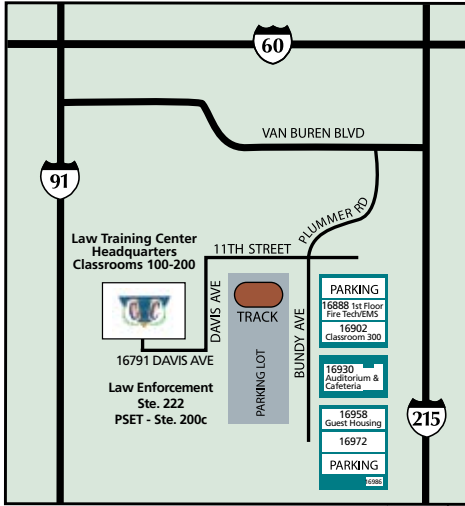

Ben Clark Public Safety Training Center

Moreno Valley Campus
 Riverside Community College District
 16130 Lasselle Street
 Moreno Valley, CA 92551-2045

	Emergency Telephones
	Telephone
	Elevators
	Restrooms
	Handicap Restrooms
	Free Speech Area
	Handicap Parking
	Parking Pay Station

March Education Center (MEC)