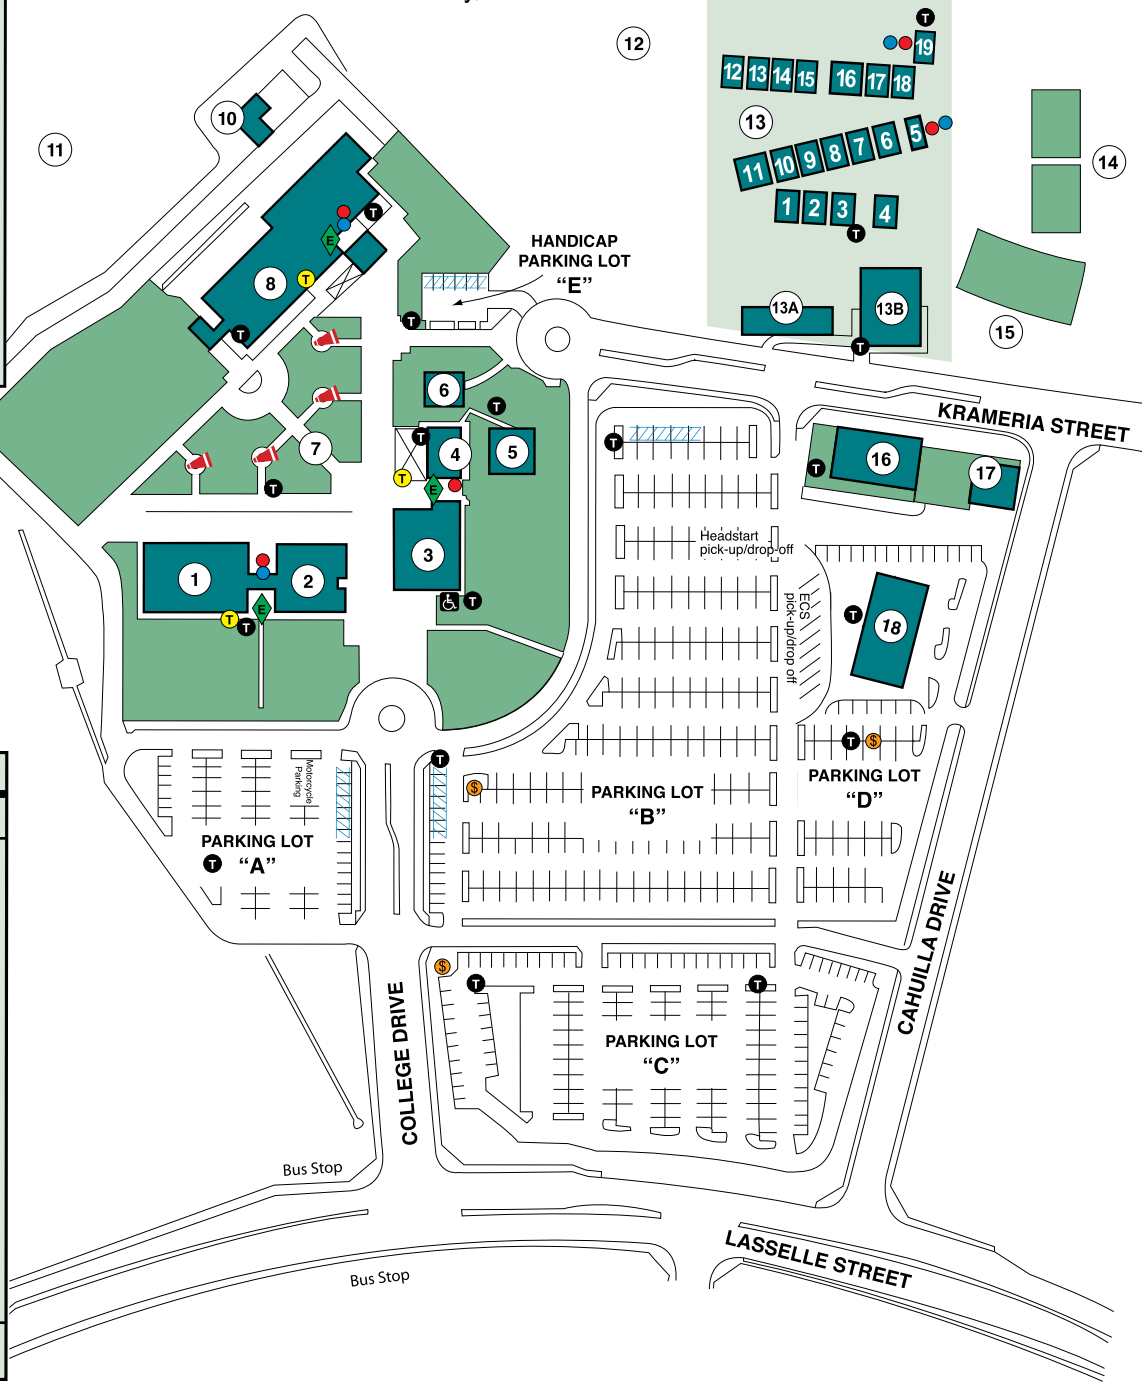

Ben Clark Public Safety Training Center

Moreno Valley Campus
 Riverside Community College District
 16130 Lasselle Street
 Moreno Valley, CA 92551-2045

	Emergency Telephones
	Telephone
	Elevators
	Restrooms
	Handicap Restrooms
	Free Speech Area
	Handicap Parking
	Parking Pay Station

- LIBRARY**
 IMC Office
 KRCC TV, Channel 17
 Middle College High School Office
 Tutorial Services
- STUDENT SERVICES**
 Admissions
 Assessment and Placement Testing
 Career and Transfer Center
 Counseling
 Dean of Student Services
 E.O.P.S.
 Financial Services
 Job Placement
 Matriculation
 Puente Program
- SCIENCE AND TECHNOLOGY**
 Computer Lab
 Disabled Student Program and Services
 Science Labs
- LIONS' DEN**
- STUDENT ACTIVITIES CENTER**
 ASRCC Student Government
 Outreach
- BOOKSTORE**
- JOHN M. COUDURES, JR., PLAZA**
- HUMANITIES**
 Dean of Instruction
 Academic Departments:
 - Mathematics, Sciences, and Physical Education
 - Communications
 - Humanities and Social Sciences
 - Business and Computer Information Systems
 Writing and Reading Center
 Language Lab
 Math Lab
 Workforce Prep
- PHASE I MECHANICAL BUILDING**
- PHASE II MECHANICAL BUILDING**
- EDMUND C. JAEGER DESERT INSTITUTE**
- CROSS COUNTRY TRACK**
- PARKSIDE COMPLEX (PSC)**
 1-2 Faculty Offices
 3-4 Classrooms
 5 Restrooms
 6 Health Services
 7-10 Classrooms
 11 Title V Office/Center for Faculty Development
 12-14 Classrooms
 15 Dean of Health Science Programs/Faculty Offices
 16-18 Classrooms
 19 Restrooms
- PSC WAREHOUSE**
 Campus Police
 Facilities Office
 Mailroom
- PSC MULTIPURPOSE BUILDING**
- SPORTS FIELDS**
- COLLEGE PARK**
- ADMINISTRATION ANNEX**
 President and Vice President offices
- HEADSTART**
- EARLY CHILDHOOD EDUCATION CENTER**

March Education Center (MEC)